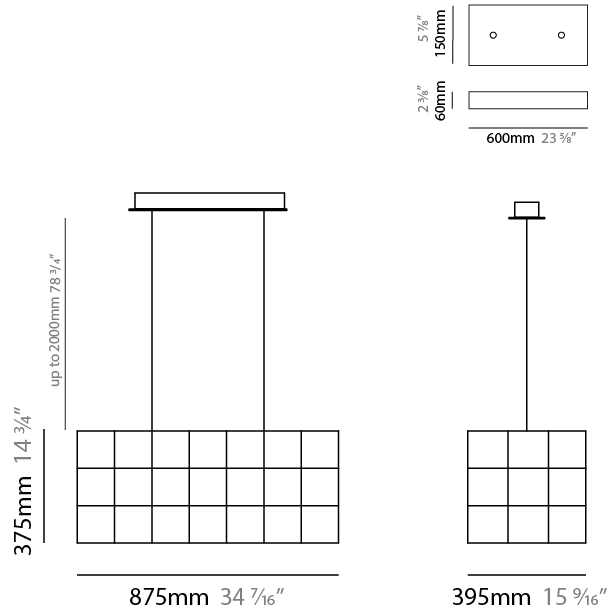

1. To build a product code in our configurator select the specify button on the base model # product page
2. To build a manual product code on this datasheet choose from the options listed below in blue font and add the suffix to the base model #

GENERAL

Series: Cosmos Square
Brand: Quasar
Division: Design
Mounting Type: Suspension
Mounting Location: Ceiling
Subcategory: Ambient

PHYSICAL

Shape: Rectangle
Length (mm): 875
Length (in): 34 ⁷/₁₆
Width (mm): 395
Width (in): 15 ⁹/₁₆
Height (mm): 375
Height (in): 14 ³/₄
Max. Overall Height (mm): 2375
Max. Overall Height (in): 93 ¹/₂
Light Distribution: Omnidirectional
Weight (kg): 4.5
Weight (lbs): 9.92
[Fixture Finish: NIC / BRA / BBR](#)
Fixture Material: Metal
Cable Details: 2000mm Cable
Upon Request: Custom Sizes Optional Dowlight upon request

ELECTRICAL

Lamp Type: LED
Input Wattage (W): 76.8
[Dimming: Non-Dimming / Phase Dimming (120vac Only)](#)
Driver Included: Yes
Driver Location: Integrated
Driver Type: Constant Voltage - Universal
Driver Class: Class 2
Input Voltage (V): 120 - 277
Output Voltage (V): 12
Upon Request: (Not included - see components) Integral: 0-10Vdc dimming

LED

Number of LEDs: 128
[Color Temperature (°K): 2400 / 2800](#)
Max. Delivered Lumen (lm): 3840 (2800K)
CRI: >90 CRI
Lamp Life (hrs): 50000

OPTICAL

RATINGS AND CERTIFICATIONS

Certified By: Certified for North American Standards
IP rating: IP20