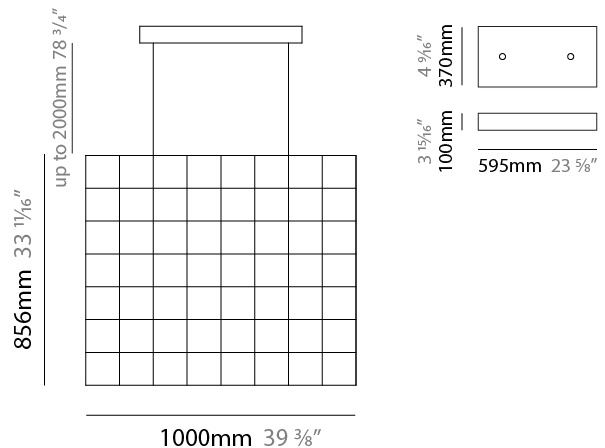

COSMOS SQUARE SUSPENSION

D101944-

base number   LED   Color   Finish
Dimming   Temperature   Options

1. To build a product code in our configurator select the specify button on the base model # product page
2. To build a manual product code on this datasheet choose from the options listed below in blue font and add the suffix to the base model #

GENERAL

Series: Cosmos Square
Brand: Quasar
Division: Design
Mounting Type: Suspension
Mounting Location: Ceiling
Subcategory: Ambient

PHYSICAL

Shape: Square
Length (mm): 1000
Length (in): 39 ³/₈"
Width (mm): 1000
Width (in): 39 ³/₈"
Height (mm): 850
Height (in): 33 ⁷/₁₆"
Max. Overall Height (mm): 2850
Max. Overall Height (in): 112 ³/₁₆"
Light Distribution: Omnidirectional
Weight (kg): 24
Weight (lbs): 52.91
Fixture Finish: [NIC / BRA / BBR](#)
Fixture Material: Metal
Cable Details: 2000mm Cable
Upon Request: Custom Sizes Optional Dowlight upon request

ELECTRICAL

Lamp Type: LED
Input Wattage (W): 328.8
Dimming: [0-10V Dimming / Phase Dimming (120Vac Only)](#)
Driver Included: Yes
Driver Location: Integrated
Driver Type: Constant Voltage - Universal
Driver Class: Class 2
Input Voltage (V): 120 - 277
Output Voltage (V): 12

LED

Number of LEDs: 548
Color Temperature (°K): [2400 / 2800](#)
Max. Delivered Lumen (lm): 16440 (2800K)
CRI: >90 CRI
Lamp Life (hrs): 50000

OPTICAL

RATINGS AND CERTIFICATIONS

Certified By: Certified for North American Standards
IP rating: IP20