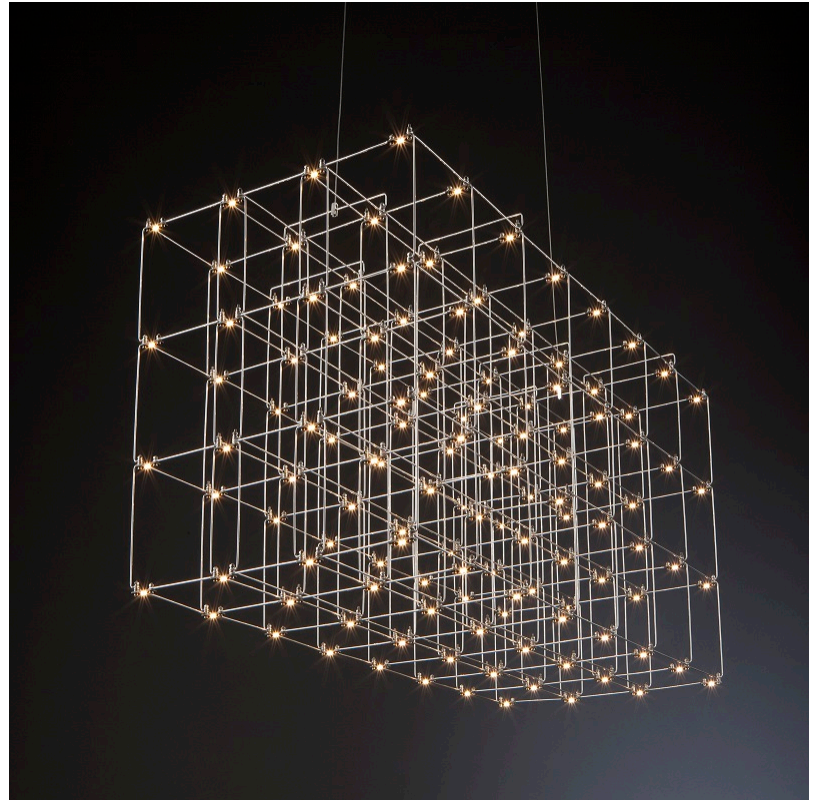

COSMOS SQUARE SUSPENSION

D101944-

base number   LED   Color   Finish
Dimming   Temperature   Options

1. To build a product code in our configurator select the specify button on the base model # product page
2. To build a manual product code on this datasheet choose from the options listed below in blue font and add the suffix to the base model #

GENERAL

Series: Cosmos Square
Brand: Quasar
Division: Design
Mounting Type: Suspension
Mounting Location: Ceiling
Subcategory: Ambient

PHYSICAL

Shape: Square
Length (mm): 1000
Length (in): 39 ³/₈"
Width (mm): 1000
Width (in): 39 ³/₈"
Height (mm): 850
Height (in): 33 ⁷/₁₆"
Max. Overall Height (mm): 2850
Max. Overall Height (in): 112 ³/₁₆"
Light Distribution: Omnidirectional
Weight (kg): 24
Weight (lbs): 52.91
Fixture Finish: [NIC / BRA / BBR](#)
Fixture Material: Metal
Cable Details: 2000mm Cable
Upon Request: Custom Sizes Optional Dowlight upon request

ELECTRICAL

Lamp Type: LED
Input Wattage (W): 328.8
Dimming: [0-10V Dimming / Phase Dimming (120Vac Only)](#)
Driver Included: Yes
Driver Location: Integrated
Driver Type: Constant Voltage - Universal
Driver Class: Class 2
Input Voltage (V): 120 - 277
Output Voltage (V): 12

LED

Number of LEDs: 548
Color Temperature (°K): [2400 / 2800](#)
Max. Delivered Lumen (lm): 16440 (2800K)
CRI: >90 CRI
Lamp Life (hrs): 50000

OPTICAL

RATINGS AND CERTIFICATIONS

Certified By: Certified for North American Standards
IP rating: IP20