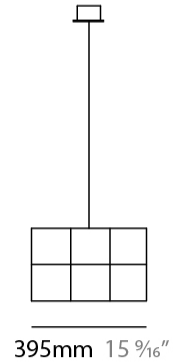

1. To build a product code in our configurator select the specify button on the base model # product page
2. To build a manual product code on this datasheet choose from the options listed below in blue font and add the suffix to the base model #

GENERAL

Series: Cosmos Square
Brand: Quasar
Division: Design
Mounting Type: Suspension
Mounting Location: Ceiling
Subcategory: Ambient

PHYSICAL

Shape: Rectangle
Length (mm): 875
Length (in): 34 7/16
Width (mm): 395
Width (in): 15 9/16
Height (mm): 250
Height (in): 9 13/16
Max. Overall Height (mm): 2250
Max. Overall Height (in): 88 9/16
Light Distribution: Omnidirectional
Weight (kg): 4
Weight (lbs): 8.82
Fixture Finish: [NIC / BRA / BBR](#)
Fixture Material: Metal
Cable Details: 2000mm Cable
Upon Request: Custom Sizes Optional Dowlight upon request

ELECTRICAL

Lamp Type: LED
Input Wattage (W): 57.6
Dimming: [Non-Dimming / Phase Dimming (120vac Only)](#)
Driver Included: Yes
Driver Location: Integrated
Driver Type: Constant Voltage - Universal
Driver Class: Class 2
Input Voltage (V): 120 - 277
Output Voltage (V): 12
Upon Request: (Not included - see components) Integral: 0-10Vdc dimming

LED

Number of LEDs: 96
Color Temperature (°K): [2400 / 2800](#)
Max. Delivered Lumen (lm): 2880 (2800K)
CRI: >90 CRI
Lamp Life (hrs): 50000

OPTICAL

RATINGS AND CERTIFICATIONS

Certified By: Certified for North American Standards
IP rating: IP20